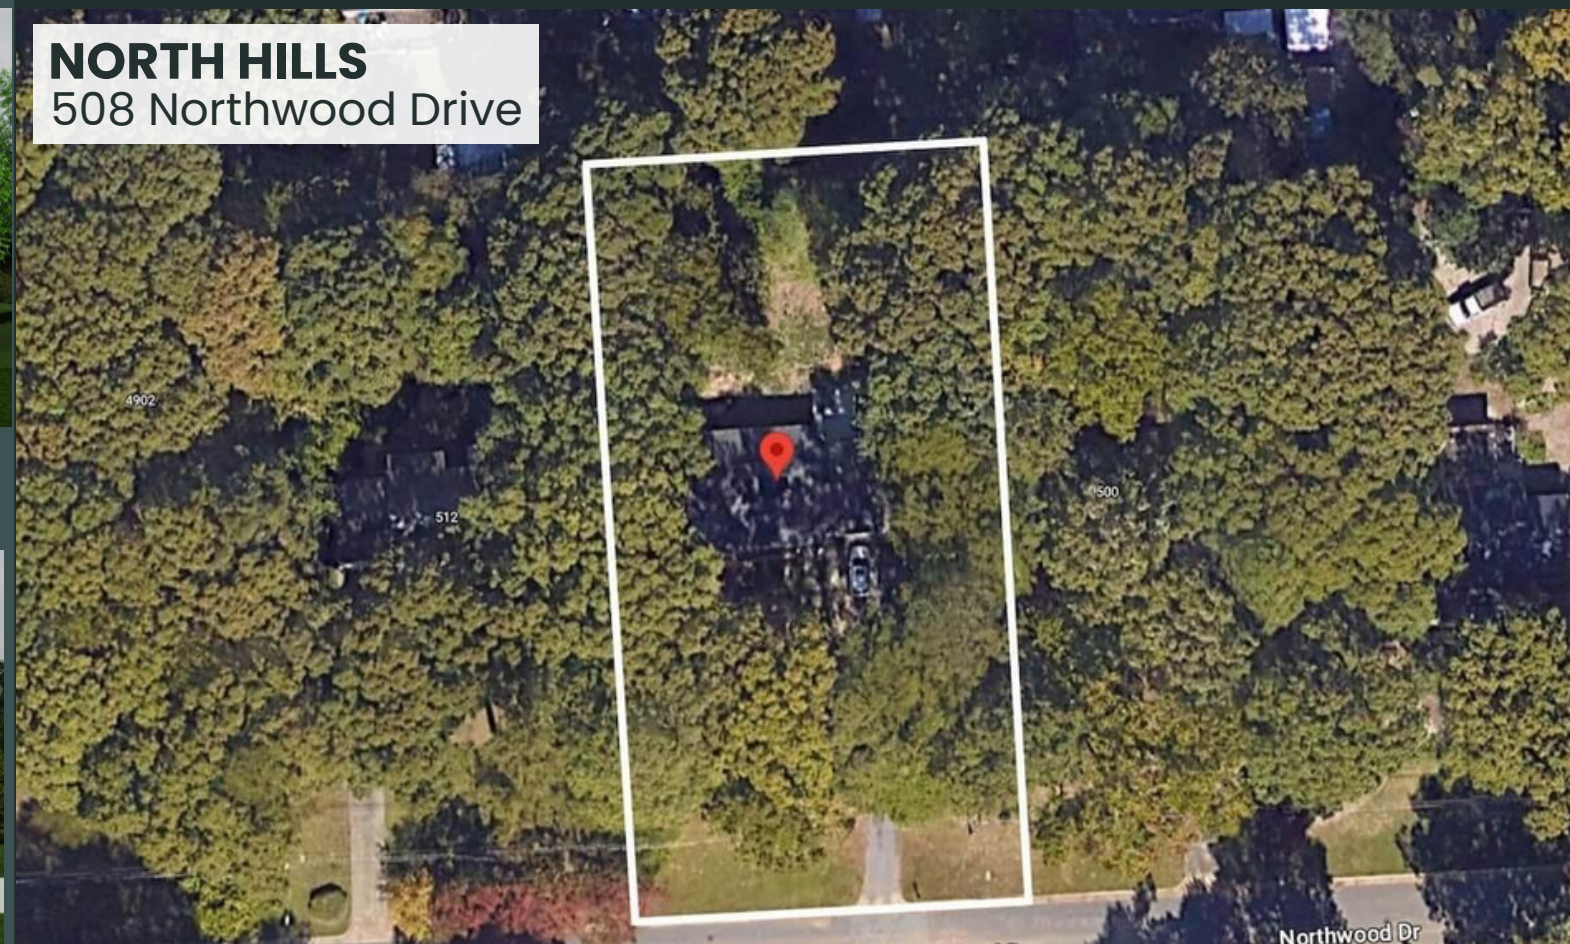

PRESALE OPPORTUNITIES

NORTH HILLS
508 Northwood Drive

INSIDE THE BELTLINE
1900 Ridge Road
3601 Alamance Drive
3607 Alamance Drive

CAMBERLY
Lot 50 – 7552 Dover Hills Drive
Lot 58 – 7428 Dover Hills Drive

WATKINS GLEN
8 lots remaining between 1.3 and 4.9 acres each