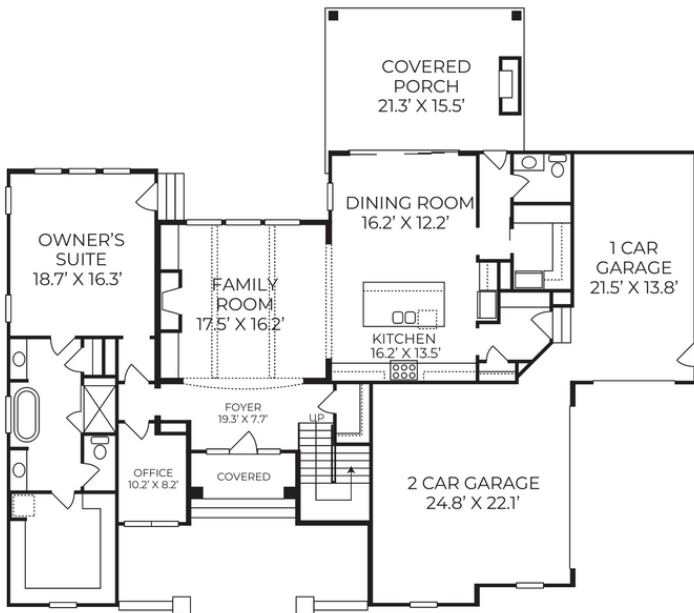

Archdale

First Floor

Second Floor

TEMPORARY BROCHURE ONLY, MAY NOT REFLECT ACTUAL CHARACTERISTICS OF FINISHED HOME. FLOOR PLANS ARE SHOWN ONLY FOR DISPLAY PURPOSES. WINDOW SIZES AND LOCATIONS, ROOM SIZES, AND DIMENSIONS ARE APPROXIMATE AND MAY VARY, PRICES AND FEATURES SUBJECT TO CHANGE WITHOUT NOTICE. PLEASE CONSULT SALES COUNSELOR FOR DESIGN UPDATES.

EXETER
BUILDING COMPANY LLC
WWW.EXETERBUILDING.COM

FLOOR AREA:
FIRST FLOOR HTD. =
SECOND FLOOR HTD. =
TOTAL SQ. FT. = 4,293 S.F.