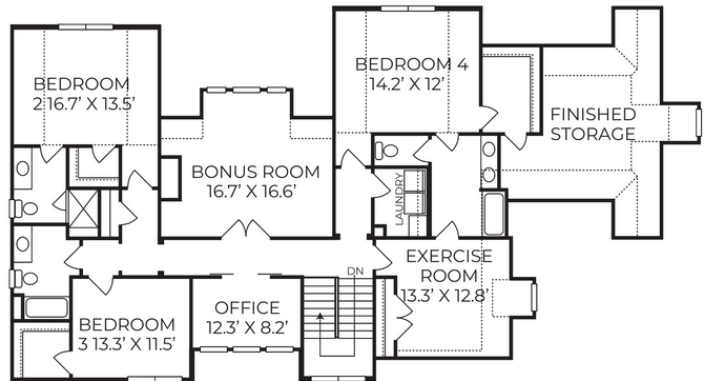

Archdale

First Floor

Second Floor

TEMPORARY BROCHURE ONLY, MAY NOT REFLECT ACTUAL CHARACTERISTICS OF FINISHED HOME. FLOOR PLANS ARE SHOWN ONLY FOR DISPLAY PURPOSES. WINDOW SIZES AND LOCATIONS, ROOM SIZES, AND DIMENSIONS ARE APPROXIMATE AND MAY VARY, PRICES AND FEATURES SUBJECT TO CHANGE WITHOUT NOTICE. PLEASE CONSULT SALES COUNSELOR FOR DESIGN UPDATES.

EXETER
BUILDING COMPANY LLC
WWW.EXETERBUILDING.COM

FLOOR AREA:
FIRST FLOOR HTD. =
SECOND FLOOR HTD. =
TOTAL SQ. FT. = 4,293 S.F.